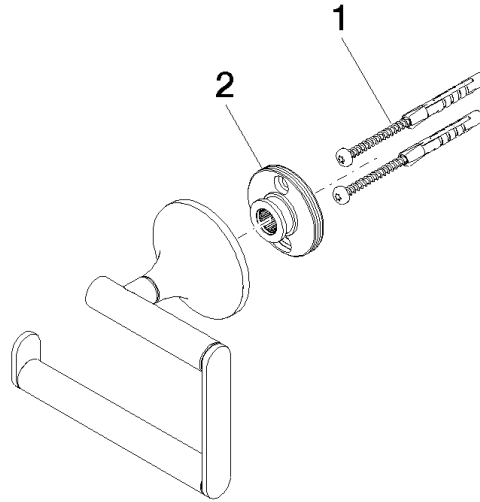

83 500 809

- width 130mm
- height 108 mm
- rosette Ø 60 mm
- 63mm projection

	Chrome	83 500 809-00
	Brushed Platinum	83 500 809-06
	Platinum	83 500 809-08
	Dark Chrome	83 500 809-19
	Brushed Durabronze (23kt Gold)	83 500 809-28
	Brushed Bronze	83 500 809-42
	Brushed Champagne (22kt Gold)	83 500 809-46
	Champagne (22kt Gold)	83 500 809-47
	Brushed Dark Platinum	83 500 809-99

83 500 809

mm [inches]

83 500 809

Parts for other finishes can be found here: Brushed Platinum

### Spare parts list

No.	Item Number	Name	Quantity used	Delivery time
1	05 30 31 025 00 90	fixing set	1	2
2	90 17 20 759 00 90	disc	1	2