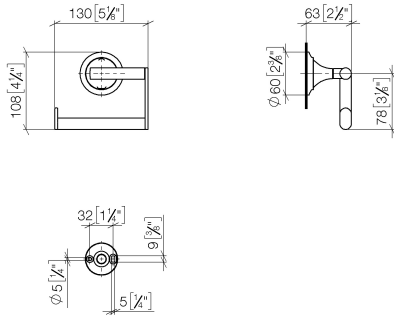

83 500 809

- width 130mm
- height 108 mm
- rosette Ø 60 mm
- 63mm projection

	Chrome	83 500 809-00
	Brushed Platinum	83 500 809-06
	Platinum	83 500 809-08
	Dark Chrome	83 500 809-19
	Brushed Durabronze (23kt Gold)	83 500 809-28
	Brushed Bronze	83 500 809-42
	Brushed Champagne (22kt Gold)	83 500 809-46
	Champagne (22kt Gold)	83 500 809-47
	Brushed Dark Platinum	83 500 809-99

83 500 809

mm [inches]

83 500 809

Parts for other finishes can be found here: Brushed Platinum

### Spare parts list

No.	Item Number	Name	Quantity used	Delivery time
1	05 30 31 025 00 90	fixing set	1	2
2	90 17 20 759 00 90	disc	1	2